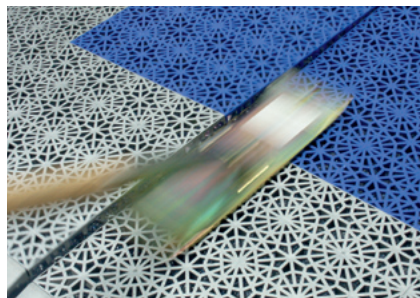

Properties

In conformity with REACH

High-durability

Slip-resistant

Specifications

Art Nr.:

Sizes: Platte: 30 x 30 cm
Leiste: 30 x 4.5 cm
Ecke: 4.5 x 4.5 cm

Thickness: 14 mm

Weight: 3.0 kg/m²

Colours:

green
silver
blue

yellow, red and
black on request

Material: 100 % (PP) Polypropylene

Surface: Grid-like structure

Accessoires: Edging strips,
expansion strips, corner strips
disassembly tool

Properties

Flame-resistance:
CE EN 14041

Chemical-resistance:
DIN 51958

Slip-resistance:
gut / R10 (DIN 51130)

Effective drain-through and aeration:
V10 (DIN 51130)