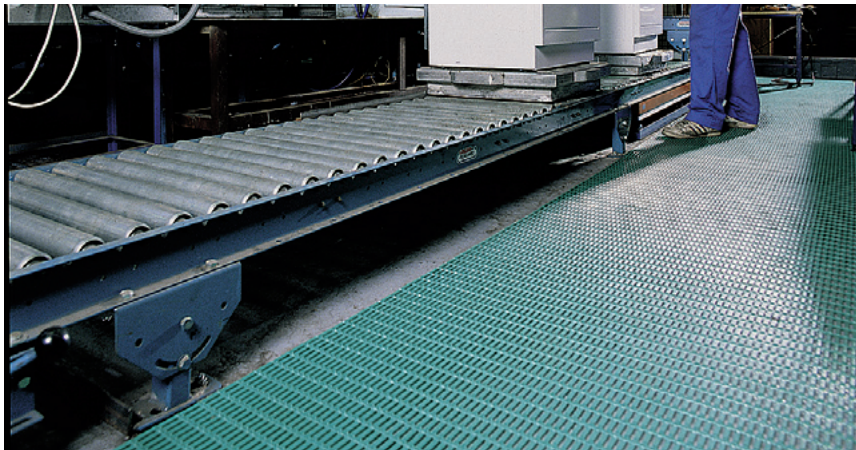

Yoga Floorline®

Applications

Yoga Floorline mats are ideal for bar and catering areas where occasional spillage may occur, or for runners in corridors and on workbenches.

The benefits at a glance

- Insulates against cold floors, even reducing standing fatigue.
- Slip-resistant and open-grid design
- For effective liquid drainage
- Resistant to most common oils, greases and acids.
- Temperatures-resistant from -23°C up to +60°C
- Can be easily cut to size to suit individual on-site requirements
- Easy to clean

Instructions for use and cleaning

- The mat can be installed without extra fixing or gluing
- Easy to clean with high-pressure cleaners

Properties

In conformity with REACH

Anti-fatigue

Slip-resistant

Noise-absorption

Specifications

Art Nr.:

Sizes: Rolls:
60 x 1000, 91 x 1000 cm

Thickness: 6 mm

Weight: 3.3 kg/m²

Colours:

blue
red
green

Material: 100% PVC