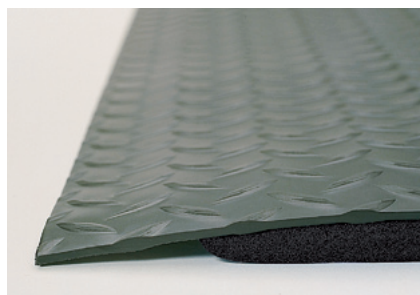

Properties

Flame-resistance:

-

Chemical-resistance:

DIN 51958

Maximum slip-resistance:

-

Effective drain-through and aeration:

-

miltex
www.miltex.de