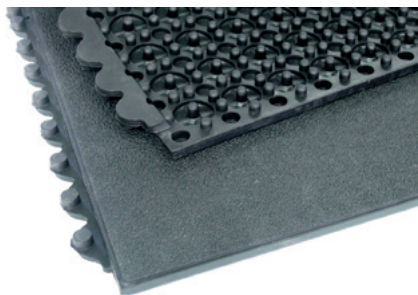

Yoga Allround® und Industrie® Workstation mats

Properties

In conformity with REACH

Anti-fatigue

High durability

Slip resistant

Modular system

Specifications

Art Nr.:

Sizes: 90 x 90 cm

Edging: 96.5 cm

Thickness: Industrie 17 mm/Allround 15 mm

Colours:

black

Material: Rubber

Surface: Allround: perforated

Industrie: solid top

Accessories: Edging with corner

Applications

Especially suited for industrial working environments. Available in perforated or solid top surfaces.

The benefits at a glance

- Yoga Allround and Yoga Industrie are ideally suited for all areas requiring a safe and slip resistant surface.
- The individual mats can be easily connected and made to fit your coverage requirements.
- The 17 mm thick matting is also impact sound absorbing and effectively insulates against cold floors.
- The flooring is made of heavy duty natural rubber with high performance in dirty areas.
- With bevelled edging Yoga Allround and Yoga Industrie is the perfect matting to be used with sack trucks, hand carts or food transportation carts.
- Easy to cut to size and install.
- Easy to clean

Instructions for use and cleaning

- This versatile flooring does not require extra fixing and is easy to clean with high-pressure cleaners
- Yoga Industrie and Yoga Allround mats can be easily assembled and disassembled