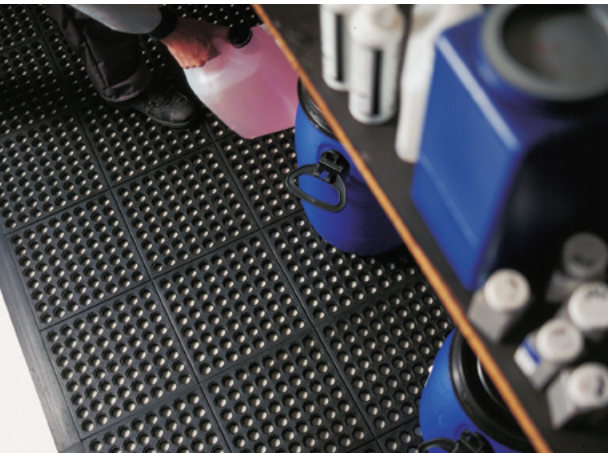

Yoga Allround® und Industrie® Workstation mats

Properties

In conformity with REACH

Anti-fatigue

High durability

Slip resistant

Modular system

Specifications

Art Nr.:

Sizes: 90 x 90 cm

Edging: 96.5 cm

Thickness: Industrie 17 mm/Allround 15 mm

Colours:

black

Material: Rubber

Surface: Allround: perforated

Industrie: solid top

Accessories: Edging with corner

Applications

Especially suited for industrial working environments. Available in perforated or solid top surfaces.

The benefits at a glance

- Yoga Allround and Yoga Industrie are ideally suited for all areas requiring a safe and slip resistant surface.
- The individual mats can be easily connected and made to fit your coverage requirements.
- The 17 mm thick matting is also impact sound absorbing and effectively insulates against cold floors.
- The flooring is made of heavy duty natural rubber with high performance in dirty areas.
- With bevelled edging Yoga Allround and Yoga Industrie is the perfect matting to be used with sack trucks, hand carts or food transportation carts.
- Easy to cut to size and install.
- Easy to clean

Instructions for use and cleaning

- This versatile flooring does not require extra fixing and is easy to clean with high-pressure cleaners
- Yoga Industrie and Yoga Allround mats can be easily assembled and disassembled