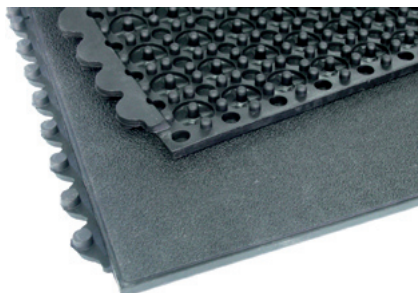

Yoga Allround® und Industrie® Workstation mats

Properties

In conformity with REACH

Anti-fatigue

High durability

Slip resistant

Modular system

Specifications

Art Nr.:

Sizes: 90 x 90 cm

Edging: 96.5 cm

Thickness: Industrie 17 mm/Allround 15 mm

Colours:

black

Material: Rubber

Surface: Allround: perforated

Industrie: solid top

Accessories: Edging with corner

Applications

Especially suited for industrial working environments. Available in perforated or solid top surfaces.

The benefits at a glance

- Yoga Allround and Yoga Industrie are ideally suited for all areas requiring a safe and slip resistant surface.
- The individual mats can be easily connected and made to fit your coverage requirements.
- The 17 mm thick matting is also impact sound absorbing and effectively insulates against cold floors.
- The flooring is made of heavy duty natural rubber with high performance in dirty areas.
- With bevelled edging Yoga Allround and Yoga Industrie is the perfect matting to be used with sack trucks, hand carts or food transportation carts.
- Easy to cut to size and install.
- Easy to clean

Instructions for use and cleaning

- This versatile flooring does not require extra fixing and is easy to clean with high-pressure cleaners
- Yoga Industrie and Yoga Allround mats can be easily assembled and disassembled