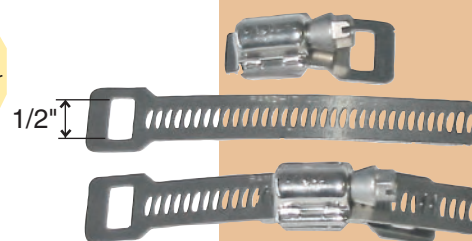

# Adjustable Clamping Systems

## Worm Gear Clamp

Part No.	Material*	Width		Inside Diameter Range				Package Quantity	Package Weight		Application Tools
		In	mm	Min	Max	Min	Max		Lbs	Kg	
V20299	301 SS	5/16	7.9	1/4	5/8	6	16	10/box	0.2	0.1	Hex or Screw Driver
V20399	301 SS	5/16	7.9	3/8	7/8	8	23	10/box	0.2	0.1	
V00699	301 SS	9/16	14.3	3/8	7/8	9	22	10/box	0.5	0.2	
V00899	301 SS	9/16	14.3	1/2	1	11	25	10/box	0.5	0.2	
V01099	301 SS	9/16	14.3	1/2	1-1/8	12	28	10/box	0.6	0.3	
V01299	301 SS	9/16	14.3	1/2	1-1/4	12	32	10/box	0.6	0.3	
V01699	301 SS	9/16	14.3	3/4	1-1/2	19	38	10/box	0.6	0.3	
V02099	301 SS	9/16	14.3	7/8	1-3/4	22	45	10/box	0.6	0.3	
V02499	301 SS	9/16	14.3	1-1/8	2	28	51	10/box	0.7	0.3	
V02899	301 SS	9/16	14.3	1-3/8	2-1/4	35	57	10/box	0.7	0.3	
V03299	301 SS	9/16	14.3	1-5/8	2-1/2	41	64	10/box	0.8	0.3	
V03699	301 SS	9/16	14.3	1-7/8	2-3/4	48	70	10/box	0.8	0.4	
V04099	301 SS	9/16	14.3	2-1/8	3	54	76	10/box	0.8	0.4	
V04499	301 SS	9/16	14.3	2-3/8	3-1/4	58	83	10/box	0.9	0.4	
V04899	301 SS	9/16	14.3	2-5/8	3-1/2	67	89	10/box	0.9	0.4	
V05299	301 SS	9/16	14.3	2-7/8	3-3/4	73	95	10/box	0.9	0.4	
V05699	301 SS	9/16	14.3	3-1/8	4	79	102	10/box	1.0	0.4	
V06499	301 SS	9/16	14.3	3-1/2	4-1/2	89	114	10/box	1.1	0.5	
V07299	301 SS	9/16	14.3	4	5	102	127	10/box	1.3	0.6	
V08099	301 SS	9/16	14.3	4-1/2	5-1/2	114	140	10/box	1.3	0.6	
V08899	301 SS	9/16	14.3	5-1/8	6	130	152	10/box	1.4	0.6	
V10499	301 SS	9/16	14.3	6-1/8	7	155	178	10/box	1.5	0.7	

Worm Gear Clamp

Scru-Seal Rack and Housing

## Scru-Seal Clamping System

- A rack and pinion system used with band to create any size clamp.
- Components separately packaged rack and housing and band for flexibility.

Part No.	Material*	Description	Package Quantity	Package Weight	
				Lbs	Kg
M21199	SS	10 Scru-Seal racks and 10 Housings	10/box	0.7	0.3
C13399	SS	VALU-STRAP™ Band, SS, 3/8" x 0.015" x 100'	100'/roll	2.2	1.0
C13499	SS	VALU-STRAP™ Band, SS, 1/2" x 0.015" x 100'	100'/roll	2.9	1.3