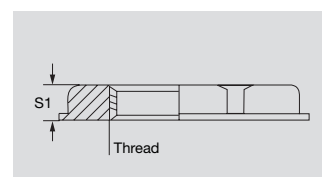

For securing plastic cable glands and blanking plugs - recommended for EX applications.